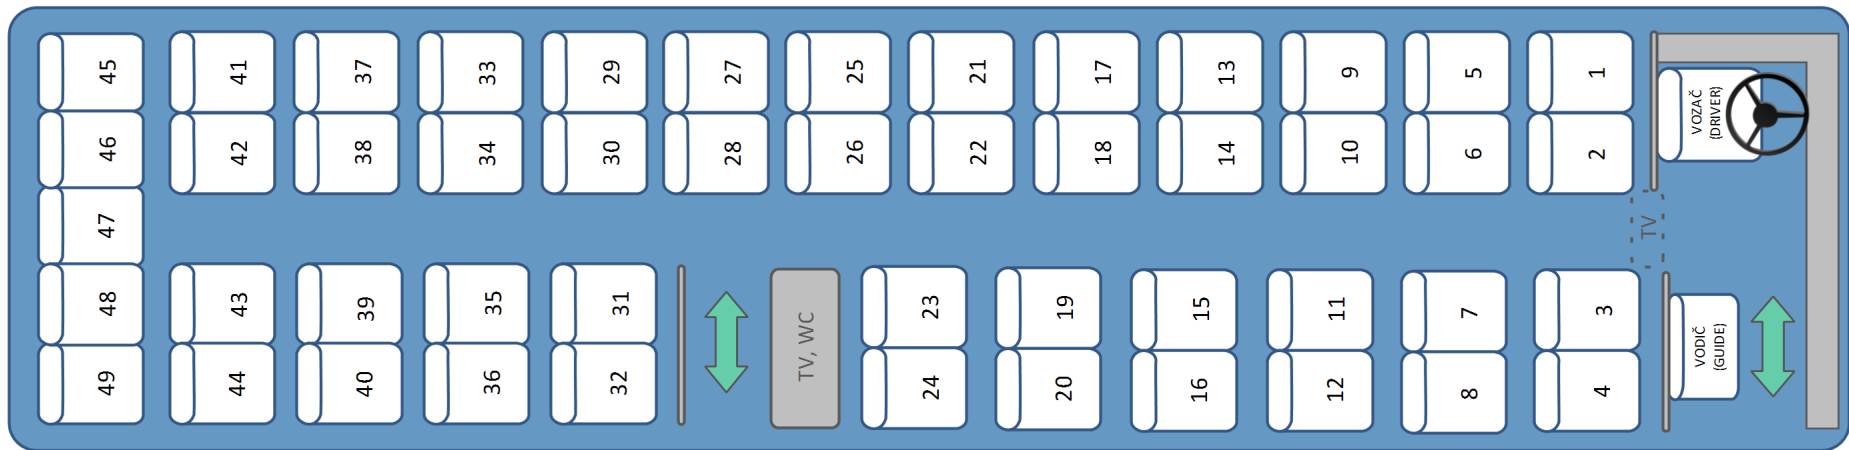

SK-395-FS / NEOPLAN Starliner N 516 SHD

49 + 1 (GUIDE) + 1 DRIVER