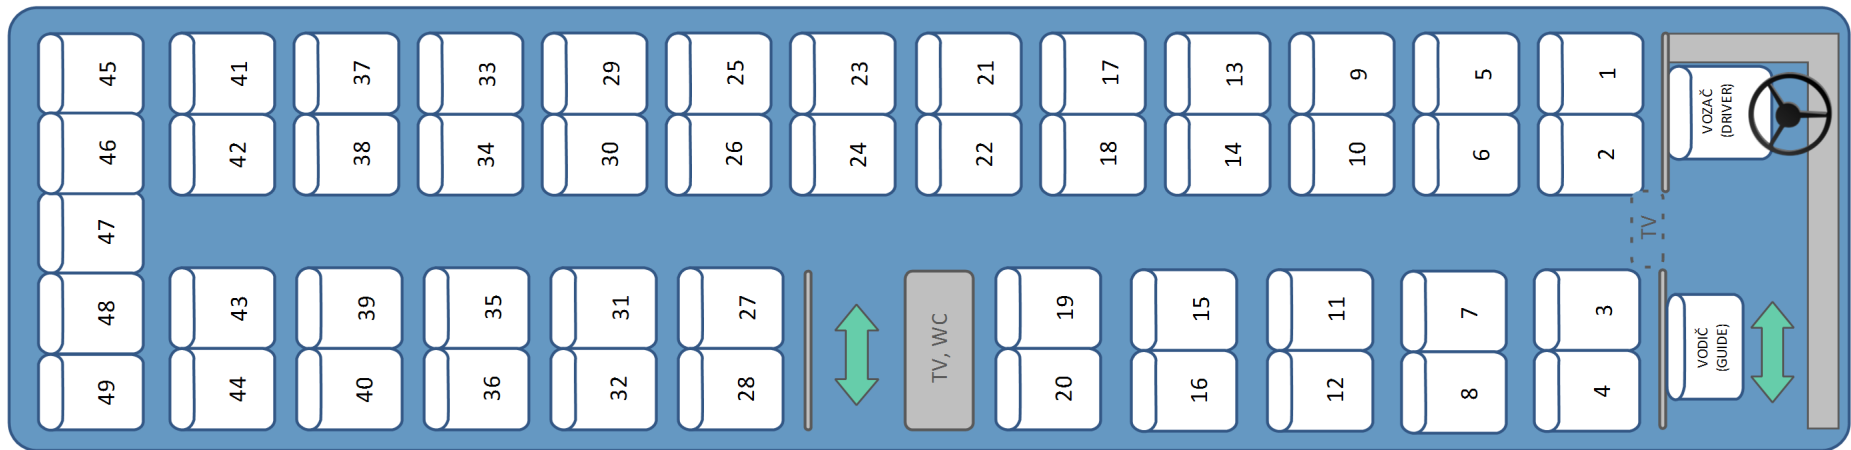

ZG-1332-BL / NEOPLAN Starliner N 516 SHD

49 + 1 (GUIDE) + 1 DRIVER