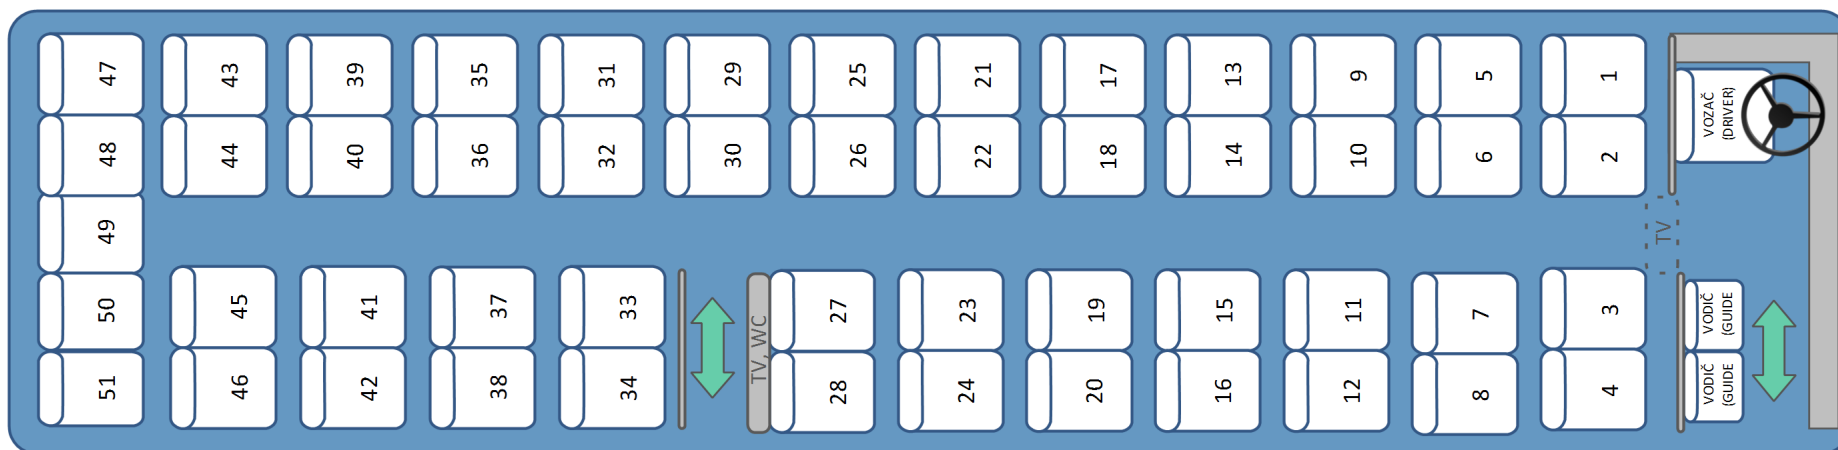

ZG-1335-BL / NEOPLAN Cityliner N 116

51 + 2 (GUIDE) + 1 DRIVER