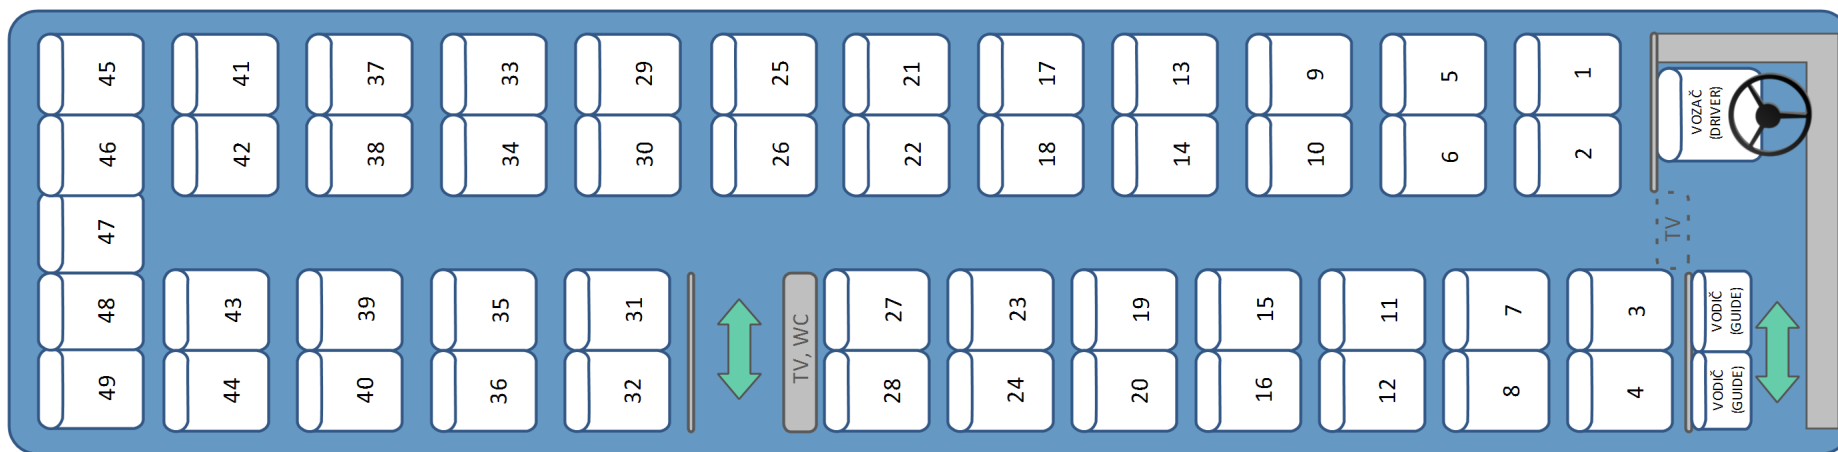

ZG-3937-EH / NEOPLAN Starliner N 516 SHD

49 + 2 (GUIDE) + 1 DRIVER